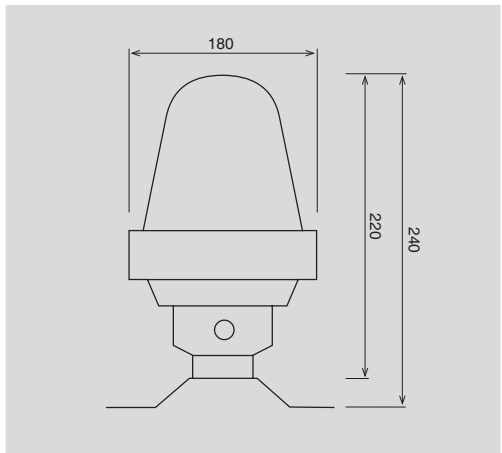

NEW

Life duration up to 50.000 hours

LAMP 98 LED RGB / AD

Ex LED beacon

Suitable for use in gas explosion areas 1 and 2 for groups of gases IIA, IIB y IIC.

Permanent or intermittent light

High power LEDs.

Low consumption.

CODE	VOLTAGE V	CONSUMPTION mA	MAX. CONSUMPTION W	INTERMITTENCE cycles / min
10 42 017B	12 dc/ac	208	2,5	90
10 43 017B	24 dc/ac	104	2,5	90
10 46 017B	48-230 dc/ac	120	5	90

Dimensions (Height x Diameter):

Installation:

Construction:

Mounting:

Cable entry:

Housing:
Dome:

240mm x 180mm
Respect rules EEx
Ironfoundry
Borociliate glass
Surface mount
Screw in 3/4"