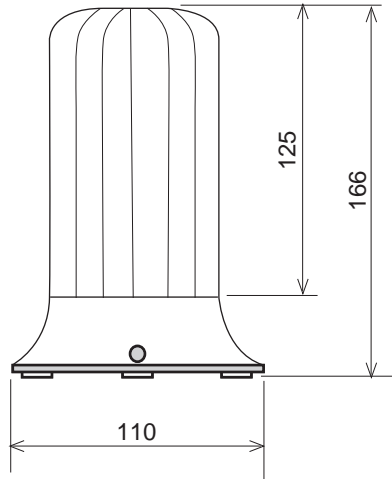

LAMP 113 LED N

Life duration
up to
50.000
hours

Intermittent LED beacon

CODE	VOLTAGE V	CURRENT mA	MAX. CONSUMTION W	INTERMITTENCE Cycles / min
08 81 47□C	12/24 dc/ac	16	1,9	90
08 86 07□C	48-230 dc/ac	3	1,9	90

▲ Apply color code 1 2 3 4 5 6

Dimensions (Height x Diameter):

166mm x 110mm

Construction:

Housing:

ABS black

Dome:

policarbonate translucent

Mounting:

surface mount

CE