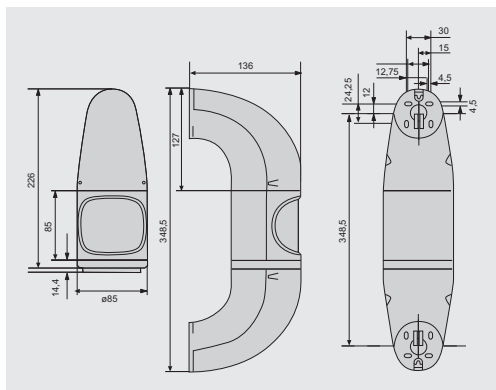

894

Life duration
up to
50.000
hours

LED Traffic Light Ø 85mm

High visibility LED.

One, two or three color combinations.

Clear signalling effect even in direct sunlight thanks to clear lenses (transparent lens version).

Attractive design.

Interior / exterior application IP65.

TECHNICAL SPECIFICATIONS:

DIMENSIONS (diameter x height):	1 module 85mm x 226mm 2 modules 85mm x 311mm 3 modules 85mm x 396mm
CONSTRUCTION: Housing:	PC / ABS gris structure
Dome:	Policarbonate translucent
MOUNTING:	Wall
CONNECTION:	Connection terminal with Ø max. 1,5mm²
CABLE ENTRY:	max. Ø 13mm
VOLTAGE:	24V dc, 115V-230V ac
CONSUMPTION:	80mA (red, amber-24V dc), 160mA (green-24V dc), 35mA (115-230V ac)

ORDER SPECIFICATIONS:

	CODE COLOR DOME		CODE TRANSPARENT DOME	
	24V dc	115-230V ac	24V dc	115-230V ac
1 MODULE				
red	894 010 55	894 010 68		
green	894 020 55	894 020 68		
amber	894 030 55	894 030 68		
2 MODULES				
red / green	894 060 55	894 060 68	894 160 55	894 160 68
3 MODULES				
red / amber / green	894 080 55	894 080 68	894 180 55	894 180 68

ACCESSORIES:

Additional fixing bow underneath 975 894 01

The direction of the optical signal can be individually adjusted.

3 modules