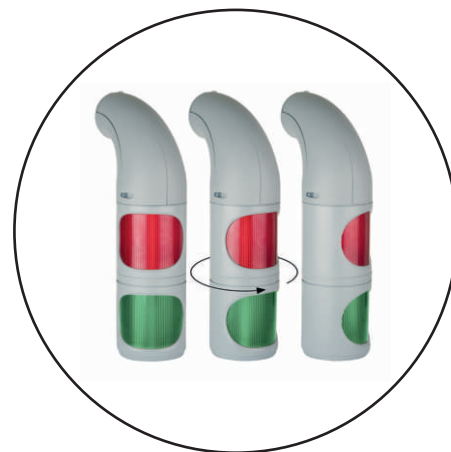

894

Life duration
up to
50.000
hours

LED Traffic Light Ø 85mm

High visibility LED.

One, two or three color combinations.

Clear signalling effect even in direct sunlight thanks to clear lenses (transparent lens version).

Attractive design.

Interior / exterior application IP65.

TECHNICAL SPECIFICATIONS:

DIMENSIONS (diameter x height):	1 module 85mm x 226mm 2 modules 85mm x 311mm 3 modules 85mm x 396mm
CONSTRUCTION: Housing:	PC / ABS gris structure
Dome:	Policarbonate translucent
MOUNTING:	Wall
CONNECTION:	Connection terminal with Ø max. 1,5mm²
CABLE ENTRY:	max. Ø 13mm
VOLTAGE:	24V dc, 115V-230V ac
CONSUMPTION:	80mA (red, amber-24V dc), 160mA (green-24V dc), 35mA (115-230V ac)

ORDER SPECIFICATIONS:

	CODE COLOR DOME		CODE TRANSPARENT DOME	
	24V dc	115-230V ac	24V dc	115-230V ac
1 MODULE				
red	894 010 55	894 010 68		
green	894 020 55	894 020 68		
amber	894 030 55	894 030 68		
2 MODULES				
red / green	894 060 55	894 060 68	894 160 55	894 160 68
3 MODULES				
red / amber / green	894 080 55	894 080 68	894 180 55	894 180 68

ACCESSORIES:

Additional fixing bow underneath 975 894 01

The direction of the optical signal can be individually adjusted.

3 modules