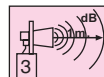

690 310 55
690 300 55