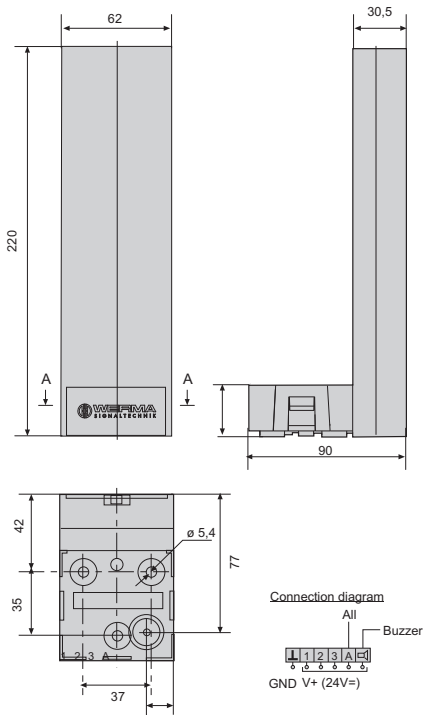

VarioSIGN with buzzer

Visibility 180°	690 310 55
Visibility 360°	690 300 55

690 310 55
690 300 55

TABLE OF SOUNDS