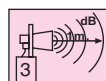

ORDER SPECIFICATIONS:

VarioSIGN without buzzer

Visibility 180°	690 230 55
Visibility 360°	690 220 55

VarioSIGN with buzzer

Visibility 180°	690 210 55
Visibility 360°	690 200 55

690 210 55
690 200 55

TABLE OF SOUNDS