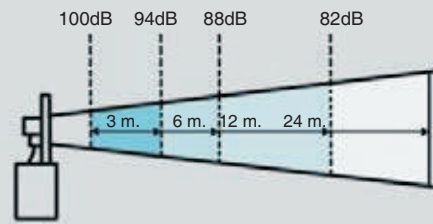

Theoretical variation in sound intensity with respect to distance of emitter (dB)

It is important to keep in mind that the sound perception of an Acoustic Signal is reduced by 6 dB at twice the distance.

Example: 100 dB at 3 meters means 94 dB at 6 meters
94 dB at 6 meters means 88 dB at 12 meters

	1	2	3	5	10	20	30	50	100	200	300	500	1000	2000	3000	5000
8	150	144	140	136	130	124	120	116	110	104	100	96	90	84	80	76
	148	142	138	134	128	122	118	114	108	102	98	94	88	82	78	74
	145	140	136	132	126	120	116	112	106	100	96	92	86	80	76	72
	144	138	134	130	124	118	114	110	104	98	94	90	84	78	74	70
	142	136	132	128	122	116	112	108	102	96	92	88	82	76	72	68
	140	134	130	126	120	114	110	106	100	94	90	86	80	74	70	66
	138	132	128	124	118	112	108	104	98	92	88	84	78	72	68	64
	136	130	126	122	116	110	106	102	96	90	86	82	76	70	66	62
7	134	128	124	120	114	108	104	100	94	88	84	80	74	68	64	60
	132	126	122	118	112	106	102	98	92	86	82	78	72	66	62	58
	130	124	120	116	110	104	100	96	90	84	80	76	70	64	60	56
	128	122	118	114	108	102	98	94	88	82	78	74	68	62	58	54
	126	120	116	112	106	100	96	92	86	80	76	72	66	60	56	52
	124	118	114	110	104	98	94	90	84	78	74	70	64	58	54	50
	122	116	112	108	102	96	92	88	82	76	72	68	62	56	52	48
	120	114	110	106	100	94	90	86	80	74	70	66	60	54	50	46
6	118	112	108	104	98	92	88	84	78	72	68	64	58	52	48	44
	116	110	106	102	96	90	86	82	76	70	66	62	56	50	46	42
	114	108	104	100	94	88	84	80	74	68	64	60	54	48	44	40
	112	106	102	98	92	86	82	78	72	66	62	58	52	46	42	38
	110	104	100	96	90	84	80	76	70	64	60	56	50	44	40	
	108	102	98	94	88	82	78	74	68	62	58	54	48	42	38	
	106	100	96	92	86	80	76	72	66	60	56	52	46	40		
	104	98	94	90	84	78	74	70	64	58	54	50	44	38		
5	102	96	92	88	82	76	72	68	62	56	52	48	42			
	100	94	90	86	80	74	70	66	60	54	50	46	40			
	98	92	88	84	78	72	68	64	58	52	48	44	38			
	96	90	86	82	76	70	66	62	56	50	46	42				
	94	88	84	80	74	68	64	60	54	48	44	40				
	92	86	82	78	72	66	62	58	52	46	42	38				
	90	84	80	76	70	64	60	56	50	44	40					
	88	82	78	74	68	62	58	54	48	42						
4	86	80	76	72	66	60	56	52	46	40						
	84	78	74	70	64	58	54	50	44	38						
	82	76	72	68	62	56	52	48	42							
	80	74	70	66	60	54	50	46	40							
	75	69	65	61	55	49	45	41								
	70	64	60	56	50	44	40	36								
	65	59	55	51	45	39	35									

dB 0 10 20 30 40 50 60 70 80 90 100 110 120 130 140 150

SOUND LEVEL:

1

2

3

4

5

6

7

8