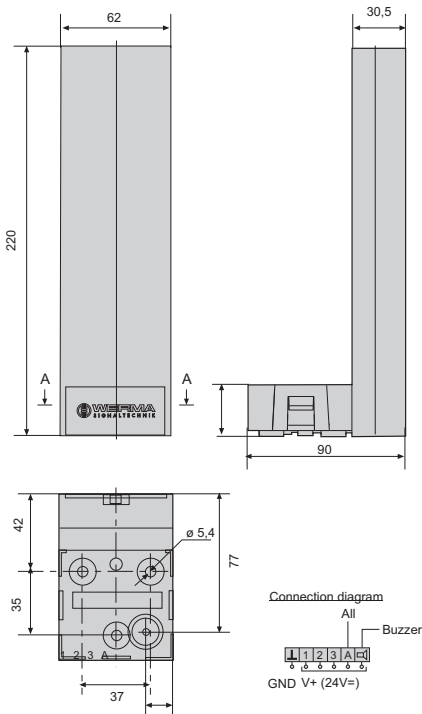

Interior and exterior application (IP 65)

TECHNICAL SPECIFICATIONS:

DIMENSIONS (Width x height x depth):	62mm x 220mm x 30,5mm
CONSTRUCTION: Housing:	PC / ABS black structure
Dome:	Polycarbonate translucent
MOUNTING:	Base
CONNECTION:	Connection terminal with Ø max. 1,5mm ²
VOLTAGE:	24V c.c.
CONSUMPTION: LEDs:	depending on the color combination up to 120mA
Buzzer:	20mA
SOUND OUTPUT:	Vary by installation

ORDER SPECIFICATIONS:

VarioSIGN without buzzer

Visibility 180°	690 230 55
Visibility 360°	690 220 55

VarioSIGN with buzzer

Visibility 180°	690 210 55
Visibility 360°	690 200 55

690 210 55
690 200 55

TABLE OF SOUNDS