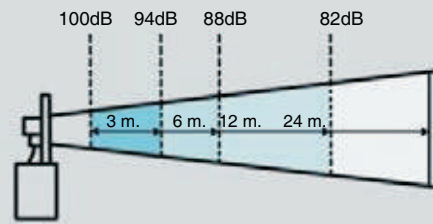

Theoretical variation in sound intensity with respect to distance of emitter (dB)

It is important to keep in mind that the sound perception of an Acoustic Signal is reduced by 6 dB at twice the distance.

Example: 100 dB at 3 meters means 94 dB at 6 meters
94 dB at 6 meters means 88 dB at 12 meters

	1	2	3	5	10	20	30	50	100	200	300	500	1000	2000	3000	5000
8	150	144	140	136	130	124	120	116	110	104	100	96	90	84	80	76
	148	142	138	134	128	122	118	114	108	102	98	94	88	82	78	74
	145	140	136	132	126	120	116	112	106	100	96	92	86	80	76	72
	144	138	134	130	124	118	114	110	104	98	94	90	84	78	74	70
	142	136	132	128	122	116	112	108	102	96	92	88	82	76	72	68
	140	134	130	126	120	114	110	106	100	94	90	86	80	74	70	66
	138	132	128	124	118	112	108	104	98	92	88	84	78	72	68	64
	136	130	126	122	116	110	106	102	96	90	86	82	76	70	66	62
7	134	128	124	120	114	108	104	100	94	88	84	80	74	68	64	60
	132	126	122	118	112	106	102	98	92	86	82	78	72	66	62	58
	130	124	120	116	110	104	100	96	90	84	80	76	70	64	60	56
	128	122	118	114	108	102	98	94	88	82	78	74	68	62	58	54
	126	120	116	112	106	100	96	92	86	80	76	72	66	60	56	52
	124	118	114	110	104	98	94	90	84	78	74	70	64	58	54	50
	122	116	112	108	102	96	92	88	82	76	72	68	62	56	52	48
	120	114	110	106	100	94	90	86	80	74	70	66	60	54	50	46
6	118	112	108	104	98	92	88	84	78	72	68	64	58	52	48	44
	116	110	106	102	96	90	86	82	76	70	66	62	56	50	46	42
	114	108	104	100	94	88	84	80	74	68	64	60	54	48	44	40
	112	106	102	98	92	86	82	78	72	66	62	58	52	46	42	38
	110	104	100	96	90	84	80	76	70	64	60	56	50	44	40	
	108	102	98	94	88	82	78	74	68	62	58	54	48	42	38	
	106	100	96	92	86	80	76	72	66	60	56	52	46	40		
	104	98	94	90	84	78	74	70	64	58	54	50	44	38		
5	102	96	92	88	82	76	72	68	62	56	52	48	42			
	100	94	90	86	80	74	70	66	60	54	50	46	40			
	98	92	88	84	78	72	68	64	58	52	48	44	38			
	96	90	86	82	76	70	66	62	56	50	46	42				
	94	88	84	80	74	68	64	60	54	48	44	40				
	92	86	82	78	72	66	62	58	52	46	42	38				
	90	84	80	76	70	64	60	56	50	44	40					
	88	82	78	74	68	62	58	54	48	42						
4	86	80	76	72	66	60	56	52	46	40						
	84	78	74	70	64	58	54	50	44	38						
	82	76	72	68	62	56	52	48	42							
	80	74	70	66	60	54	50	46	40							
	75	69	65	61	55	49	45	41								
	70	64	60	56	50	44	40	36								
	65	59	55	51	45	39	35									

dB 0 10 20 30 40 50 60 70 80 90 100 110 120 130 140 150

SOUND LEVEL:

1

2

3

4

5

6

7

8