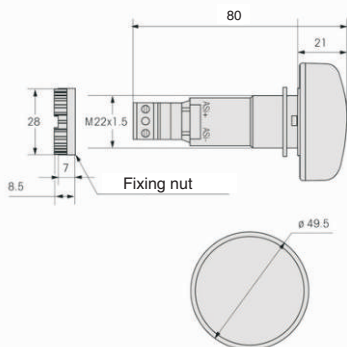

# 450 AS-INTERFACE

Life duration  
up to  
50,000  
hours

Mixed signal device (behind board) – Ø 22,5 mm.  
LED permanent light – Continuous electronic tone.  
Silence the audible signal by lightly pressing the frontal area.  
Signal transmission via AS-Interface Bus.  
Interior / exterior application (IP 65).

CODE	VOLTAGE V	CONSUMPTION mA	MAX. CONSUMPTION mA	AUDIO FREQUENCY Hz
450 □ 10 55	24 dc	80	< 150	3000

▲ Apply color code **1** **3**

Dimensions (Diameter x Depth): 49,5mm x 80mm  
Construction: Housing: PC - Black ABS structure  
 Dome: Polycarbonate translucent  
Connection: Connector with screw for Ø max. 1,5 mm<sup>2</sup>  
Assembly: Centred for 22,5 mm opening  
Sound output: Frontal