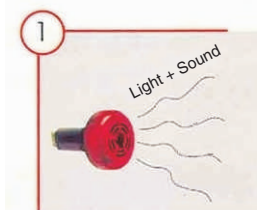

# 450 AS-INTERFACE

Life duration  
up to  
50,000  
hours

Mixed signal device (behind board) – Ø 22,5 mm.  
LED permanent light – Continuous electronic tone.  
Silence the audible signal by lightly pressing the frontal area.  
Signal transmission via AS-Interface Bus.  
Interior / exterior application (IP 65).

CODE	VOLTAGE V	CONSUMPTION mA	MAX. CONSUMPTION mA	AUDIO FREQUENCY Hz
450 □ 10 55	24 dc	80	< 150	3000

▲ Apply color code **1** **3**

Dimensions (Diameter x Depth): 49,5mm x 80mm  
Construction: Housing: PC - Black ABS structure  
 Dome: Polycarbonate translucent  
Connection: Connector with screw for Ø max. 1,5 mm<sup>2</sup>  
Assembly: Centred for 22,5 mm opening  
Sound output: Frontal

The malfunction of the machine is indicated by means of a signal luminous-acoustics.

The acoustic signal can be disconnected pressing gently the front of device.

The signal of recognition has been sent to the unity of Master control through AS-Interface Bus.