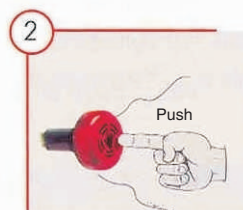

The malfunction of the machine is indicated by means of a signal luminous-acoustics.

The acoustic signal can be disconnected pressing gently the front of device.

The signal of recognition has been sent to the unity of Master control through AS-Interface Bus.